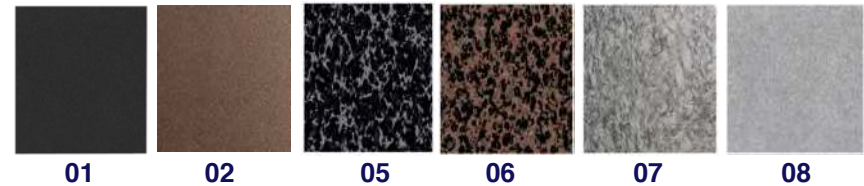

Powder Coating Options Available:

- 01 - Matte Black
- 02 - Oil Rubbed Bronze
- 05 - Silver Vein
- 06 - Copper Vein
- 07 - Silverado II
- 08 - Stainless Steel Tex III