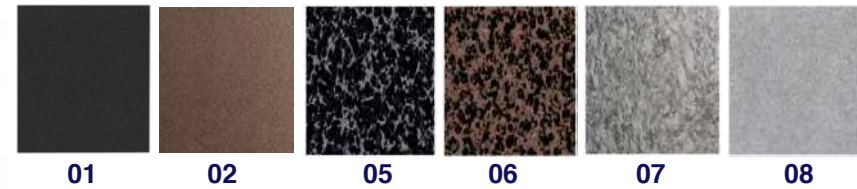

Wood Tops: 5 Colors Available:

CH1
Natural
Cherry

CH2
Monticello
Cherry

CH3
American
Cherry

CH4
Washington
Cherry

CH5
Williamsburg
Cherry

2 Finishes Available:

Distressed Finish

Smooth Finish

Available In: 30, 36 and 42"H

Our Classic Scissor tables are clean, sleek and modern. With their simple, streamlined design they can be seamlessly incorporated into any type of event, theme or decor. They are sturdy, yet lightweight, making set up easy and fast.

Powder Coating Options Available:

- 01 - Matte Black
- 02 - Oil Rubbed Bronze
- 05 - Silver Vein
- 06 - Copper Vein
- 07 - Silverado II
- 08 - Stainless Steel Tex III

Our Most Popular Glass Top Colors:

Available In: 30, 36 and 42"H