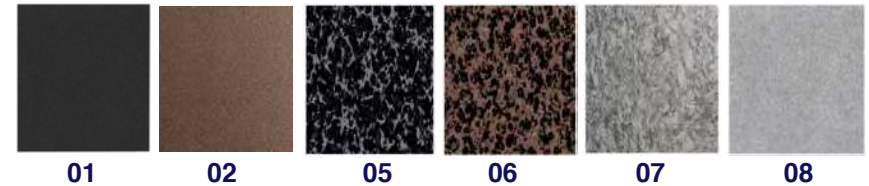

Aries Scissor Table

Butterfly Scissor Table

CONVENIENT... VERSATILE... FLEXIBLE...

Available In: 30, 36 and 42"H

Our Aries Scissor Table is the newest addition to our most popular banquet line, The Aries Collection. Coordinates beautifully with the various sizes and shapes of our Aries line and gives you that added flexibility and mobility for quick and easy banquet set ups.

Powder Coating Options Available:

- 01 - Matte Black
- 02 - Oil Rubbed Bronze
- 05 - Silver Vein
- 06 - Copper Vein
- 07 - Silverado II
- 08 - Stainless Steel Tex III

Our Most Popular Glass Top Colors:

Available In: 30, 36 and 42"H